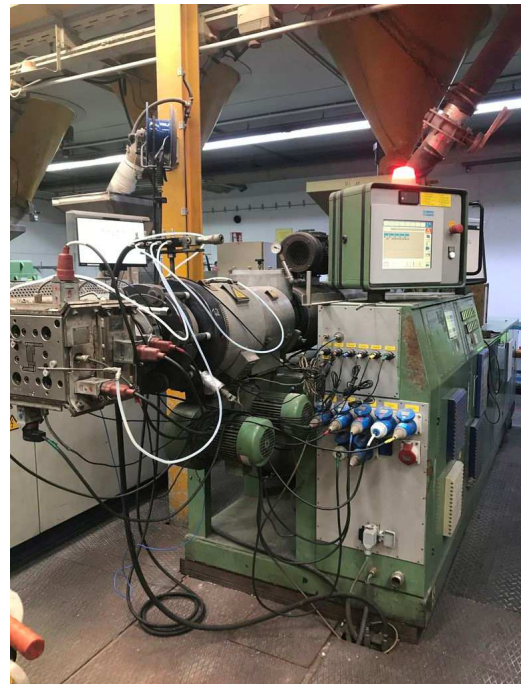

Twin-screw counter-rotating

Year 1994

Control PMA vario

Motor-power 60 kw D.C.

Vacuum-degasing

Working-hours 57.000

Machinery in good working condition

Price on request